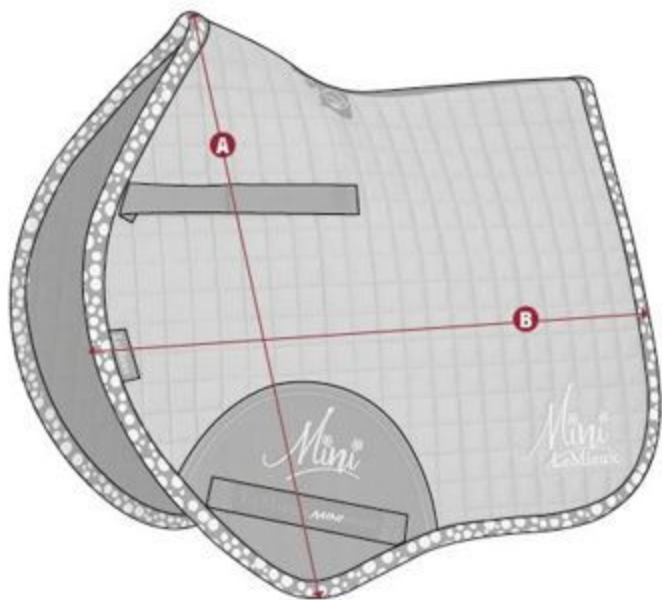

	A	B	C
Pony	15cm	46cm	60cm
Cob	17cm	50cm	67cm
Full	18cm	55cm	74cm

Capella Headcollars

Size Chart

	A	B	C
Pony	48cm	24cm	30cm
Cob	53cm	24cm	32cm
Full	55cm	27cm	34cm

Mini Brushing Boots

Size Chart

Size (cm)	A	B	C	D
Mini	20 cm	24 cm	26 cm	18 cm

Mini Fly Hood

Size Chart

Size (cm)	A	B
Mini	26 cm	25 cm

Mini Close Contact Square

Size Chart

A	51cm
B	56cm

Mini Headcollar

Size Chart

	Mini
A	30 cm
B	45 cm
C	20 cm

Size of Horse	Size Front	Size Hind
Pony	Small (Two Strap)	Small (Two Strap)
Cob	Medium (Two Strap)	Medium (Two Strap)
Horse	Large (Three Strap)	Large (Three Strap)
Warmblood	Large (Three Strap)	Large/XL (Three Strap)

Size	A	B
Pony	8.5cm	280cm
Full	11cm	380cm

Please note all sizes are approximate and given in CM.