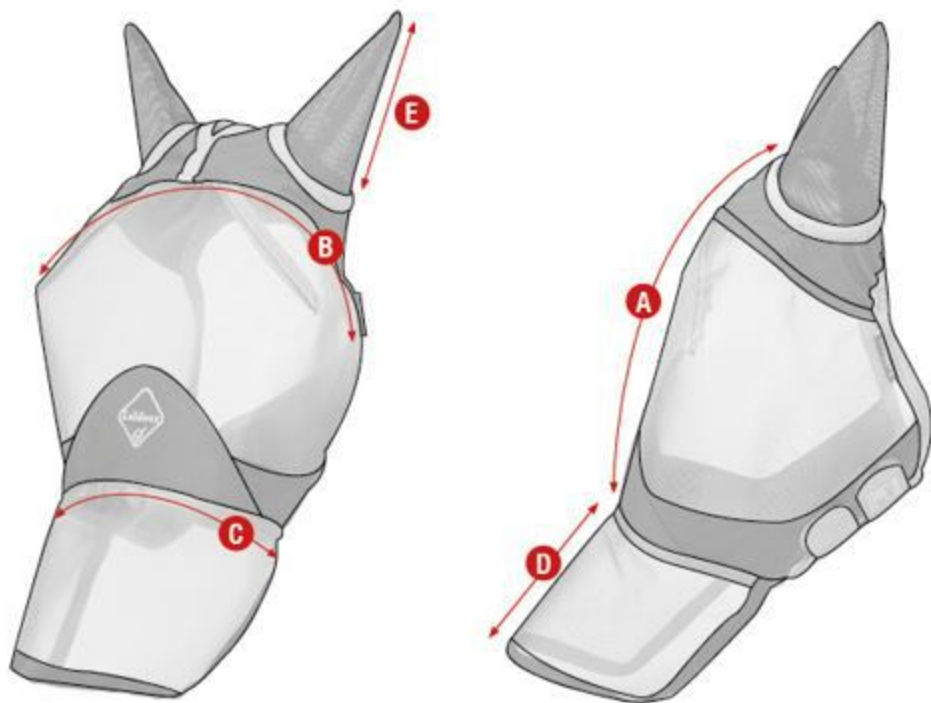

Armourshield Pro Fly Mask

Size Chart

	A	B	C	D	E
X-Small	28cm	47cm	44cm	16cm	14cm
Small	33cm	51cm	45cm	19cm	16cm
Medium	34cm	56cm	46cm	22cm	19cm
Large	36cm	61cm	47cm	26cm	21cm
X-Large	46cm	65cm	49cm	29cm	22cm