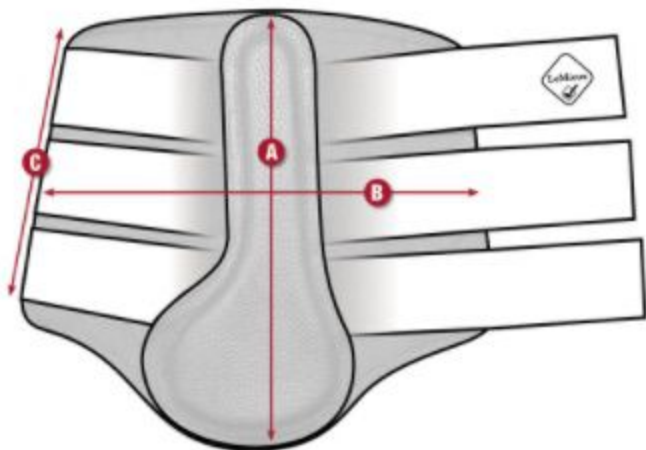

Size of Horse	Size Front	Size Hind
Pony	Small (Two Strap)	Small (Two Strap)
Cob	Medium (Two Strap)	Medium (Two Strap)
Horse	Large (Three Strap)	Large (Three Strap)
Warmblood	Large (Three Strap)	Large/XL (Three Strap)

LeMieux ProSport Brushing Boot

Size Chart

Size	A	B	C
Small	23.5cm	25cm	14.5cm
Medium	24.5cm	26cm	15.5cm
Large	27.5cm	28cm	17.5cm
X-Large	29.5cm	31cm	19.5cm

Please note these sizes are in CM and are approximate. Please also bear in mind there is no difference in style for front or hind.