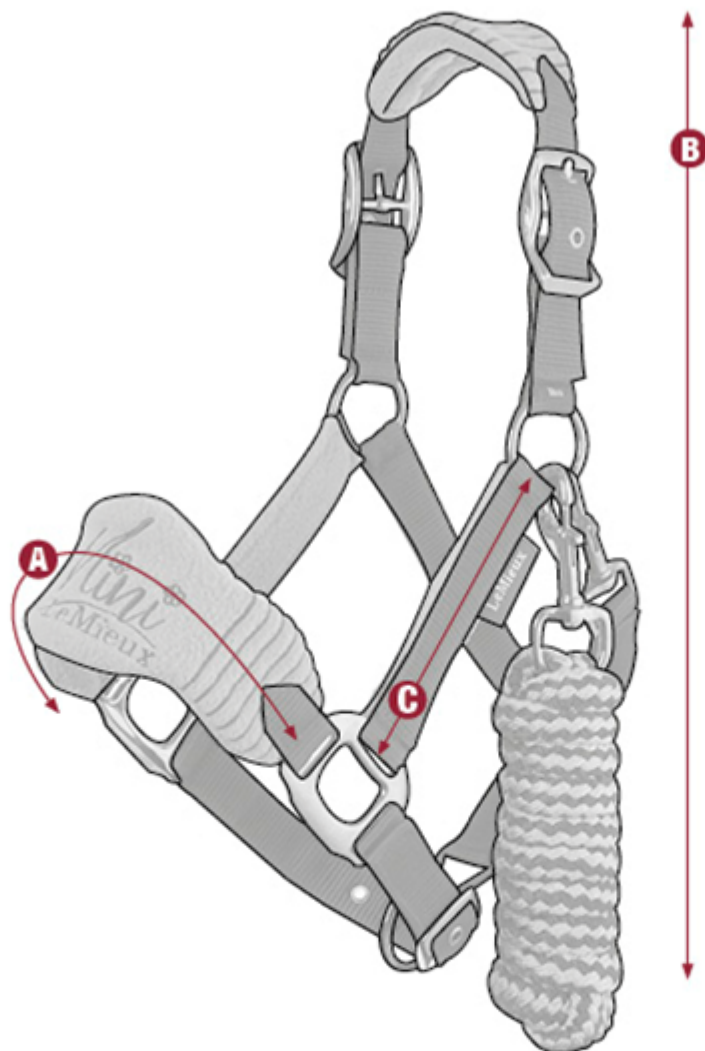

	A	B	C
Pony	15cm	46cm	60cm
Cob	17cm	50cm	67cm
Full	18cm	55cm	74cm

Capella Headcollars

Size Chart

	A	B	C
Pony	48cm	24cm	30cm
Cob	53cm	24cm	32cm
Full	55cm	27cm	34cm

Mini Brushing Boots

Size Chart

Size (cm)	A	B	C	D
Mini	20 cm	24 cm	26 cm	18 cm

Mini Fly Hood

Size Chart

Size (cm)	A	B
Mini	26 cm	25 cm

Mini Close Contact Square

Size Chart

A	51cm
B	56cm

Mini Headcollar

Size Chart

	Mini
A	30 cm
B	45 cm
C	20 cm

Size of Horse	Size Front	Size Hind
Pony	Small (Two Strap)	Small (Two Strap)
Cob	Medium (Two Strap)	Medium (Two Strap)
Horse	Large (Three Strap)	Large (Three Strap)
Warmblood	Large (Three Strap)	Large/XL (Three Strap)

Size	A	B
Pony	8.5cm	280cm
Full	11cm	380cm

Please note all sizes are approximate and given in CM.