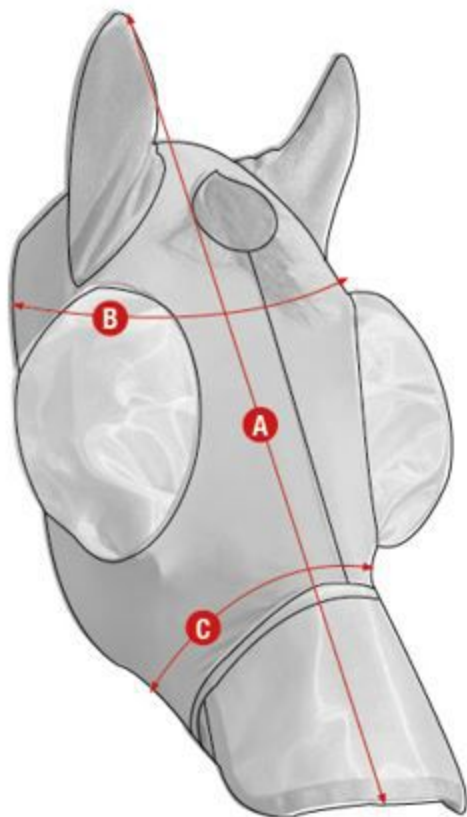

SIZE	A	B	C	D
S/M 13hh-15hh (up to 17" saddles)	47cm	63cm	54cm	48cm
LARGE 15hh-17hh	52cm	63cm	58cm	52cm

Please note that all sizes are approximate and given in cm.

SIZE	A	B	C	D
S/M 13hh-15hh (up to 17" saddles)	49cm	57cm	53cm	57cm
LARGE 15hh-17hh	55cm	58cm	54cm	63cm

Please note that all sizes are approximate and given in cm.

Arctic Boots

Size Chart

	A	B
One Size	45cm	43cm

	A	B
Small	23cm	28.5cm
Medium	26.5cm	29.5cm
Large	29cm	31cm
X-Large	32cm	32.5cm

	A	B	C
One Size	31cm	28cm	36cm

	A	B	C
X-Small	60cm	51cm	47cm
Small	63cm	55cm	50cm
Medium	67cm	60cm	54cm
Large	71cm	65cm	58cm
X-Large	76cm	70cm	61cm
XX-Large	80cm	74cm	64cm

	A	B	C
X-Small	47cm	51cm	47cm
Small	49cm	55cm	50cm
Medium	51cm	60cm	54cm
Large	53cm	65cm	58cm
X-Large	56cm	70cm	61cm
XX-Large	58cm	74cm	64cm

Armourshield Pro Fly Mask

Size Chart

	A	B	C	D	E
X-Small	28cm	47cm	44cm	16cm	14cm
Small	33cm	51cm	45cm	19cm	16cm
Medium	34cm	56cm	46cm	22cm	19cm
Large	36cm	61cm	47cm	26cm	21cm
X-Large	46cm	65cm	49cm	29cm	22cm