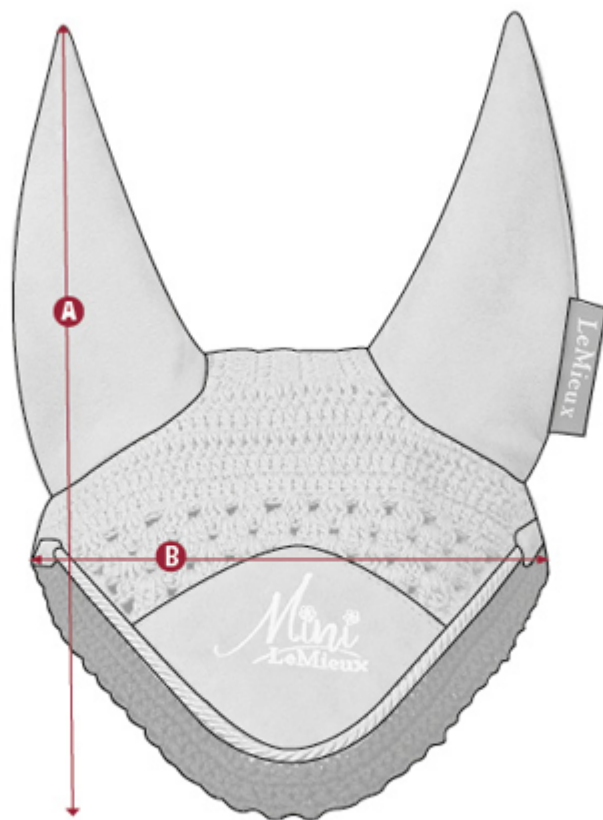

Fly Hood

Size Chart

	A	B
Medium	33.5cm	26.5cm
Large	37cm	30cm
X-Large	39cm	31.5cm

Ultra Mesh Fly Hood

Size Chart

	A	B
Medium	37cm	32cm
Large	40cm	35cm

Fleece Head Collar

Size Chart

	A	B	C
Pony	15cm	46cm	60cm
Cob	17cm	50cm	67cm
Full	18cm	55cm	74cm

Capella Headcollars

Size Chart

	A	B	C
Pony	48cm	24cm	30cm
Cob	53cm	24cm	32cm
Full	55cm	27cm	34cm

Mini Brushing Boots

Size Chart

Size (cm)	A	B	C	D
Mini	20 cm	24 cm	26 cm	18 cm

Mini Fly Hood

Size Chart

Size (cm)	A	B
Mini	26 cm	25 cm

Mini Close Contact Square

Size Chart

A	51cm
B	56cm

Mini Headcollar

Size Chart

	Mini
A	30 cm
B	45 cm
C	20 cm

Size of Horse	Size Front	Size Hind
Pony	Small (Two Strap)	Small (Two Strap)
Cob	Medium (Two Strap)	Medium (Two Strap)
Horse	Large (Three Strap)	Large (Three Strap)
Warmblood	Large (Three Strap)	Large/XL (Three Strap)