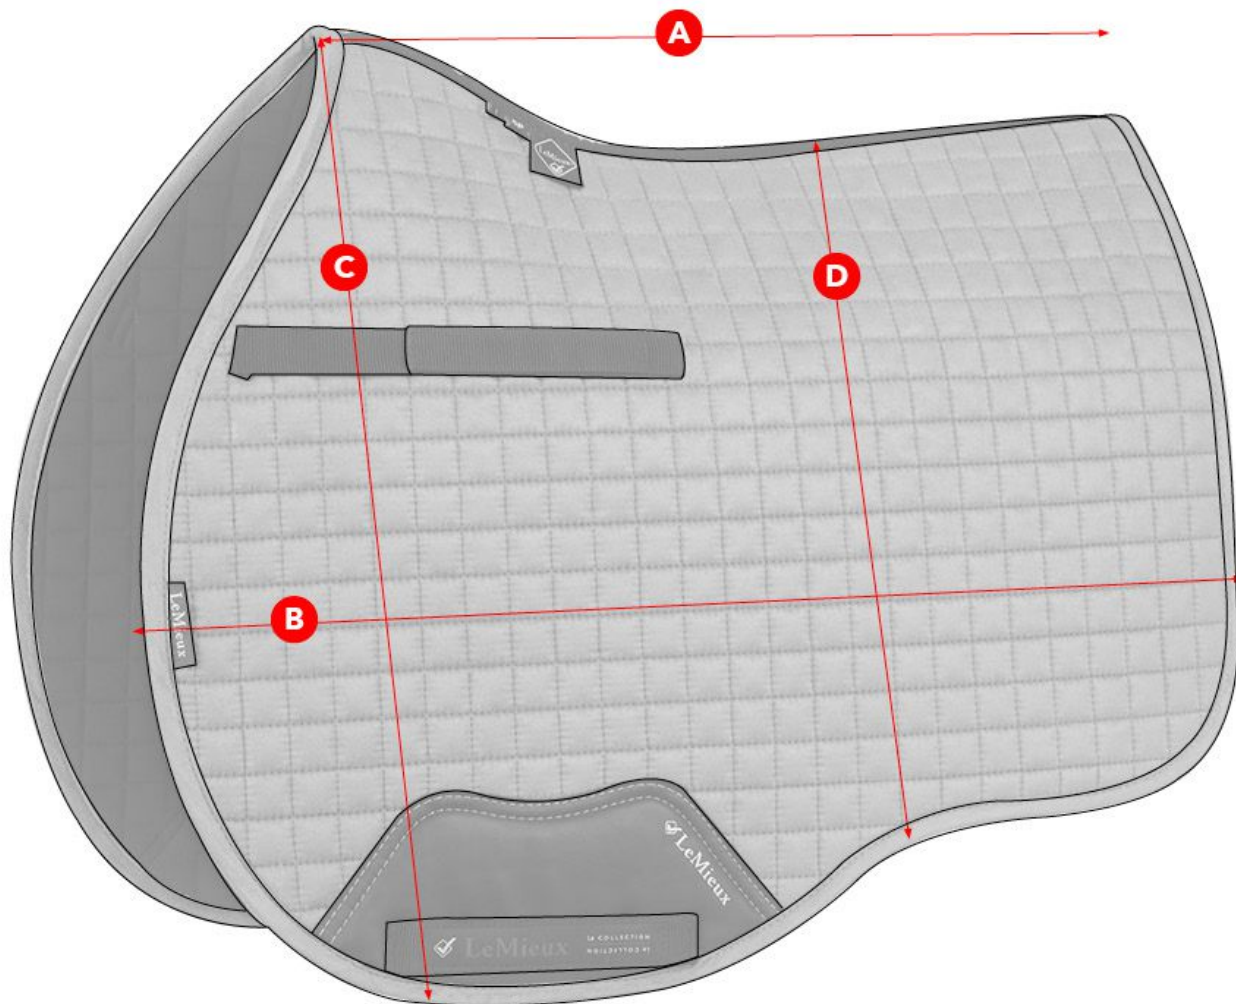

Size Guide - Horse Rugs

Horse Size	UK	USA	Europe	Body length	Measurement A	Measurement B
12.2 - 13hh	4'9"	57"	95cm	145cm	4'9"	95cm
13 - 13.2hh	5'0"	60"	100cm	152cm	5'0"	100cm
13.2 - 14hh	5'3"	63"	110cm	160cm	5'3"	110cm
14 - 14.2hh	5'6"	66"	120cm	168cm	5'6"	120cm
14.2 - 15hh	5'9"	69"	125cm	175cm	5'9"	125cm
15 - 15.2hh	6'0"	72"	135cm	183cm	6'0"	135cm
15.2 - 16hh	6'3"	75"	140cm	191cm	6'3"	140cm
16 - 16.2hh	6'6"	78"	145cm	198cm	6'6"	145cm
16.2 - 17hh	6'9"	81"	155cm	206cm	6'9"	155cm
17 - 17.2hh	7'0"	84"	165cm	213cm	7'0"	165cm
17.2 - 18hh	7'3"	87"	170cm	221cm	7'3"	170cm

Please note that all sizes are approximate and given in cm.

Arctic Boots

Size Chart

	A	B
One Size	45cm	43cm

	A	B
Small	23cm	28.5cm
Medium	26.5cm	29.5cm
Large	29cm	31cm
X-Large	32cm	32.5cm

	A	B	C
One Size	31cm	28cm	36cm

	Mini
A	30 cm
B	45 cm
C	20 cm

Size of Horse	Size Front	Size Hind
Pony	Small (Two Strap)	Small (Two Strap)
Cob	Medium (Two Strap)	Medium (Two Strap)
Horse	Large (Three Strap)	Large (Three Strap)
Warmblood	Large (Three Strap)	Large/XL (Three Strap)

Size	A	B
Pony	8.5cm	280cm
Full	11cm	380cm

Please note all sizes are approximate and given in CM.