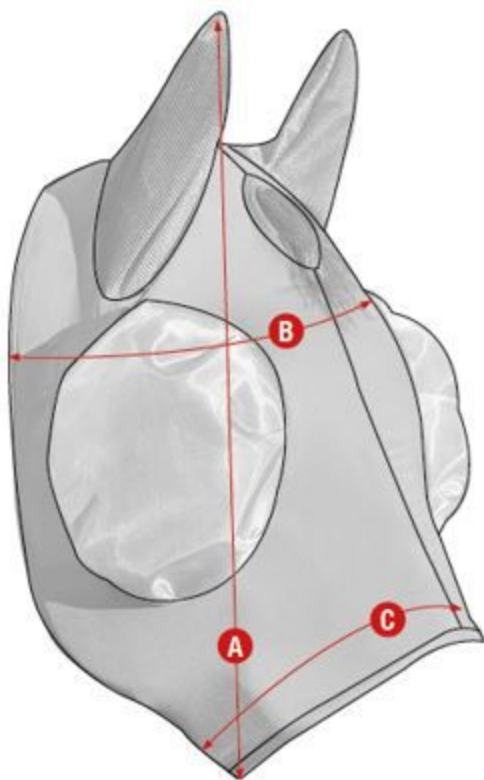

SIZE	A	B	C	D
S/M 13hh-15hh (up to 17" saddles)	47cm	63cm	54cm	48cm
LARGE 15hh-17hh	52cm	63cm	58cm	52cm

Please note that all sizes are approximate and given in cm.

SIZE	A	B	C	D
S/M 13hh-15hh (up to 17" saddles)	49cm	57cm	53cm	57cm
LARGE 15hh-17hh	55cm	58cm	54cm	63cm

Please note that all sizes are approximate and given in cm.

Arctic Boots

Size Chart

	A	B
One Size	45cm	43cm

	A	B
Small	23cm	28.5cm
Medium	26.5cm	29.5cm
Large	29cm	31cm
X-Large	32cm	32.5cm

	A	B	C
One Size	31cm	28cm	36cm

	A	B	C
X-Small	60cm	51cm	47cm
Small	63cm	55cm	50cm
Medium	67cm	60cm	54cm
Large	71cm	65cm	58cm
X-Large	76cm	70cm	61cm
XX-Large	80cm	74cm	64cm

	A	B	C
X-Small	47cm	51cm	47cm
Small	49cm	55cm	50cm
Medium	51cm	60cm	54cm
Large	53cm	65cm	58cm
X-Large	56cm	70cm	61cm
XX-Large	58cm	74cm	64cm

Armourshield Pro Fly Mask

Size Chart

	A	B	C	D	E
X-Small	28cm	47cm	44cm	16cm	14cm
Small	33cm	51cm	45cm	19cm	16cm
Medium	34cm	56cm	46cm	22cm	19cm
Large	36cm	61cm	47cm	26cm	21cm
X-Large	46cm	65cm	49cm	29cm	22cm