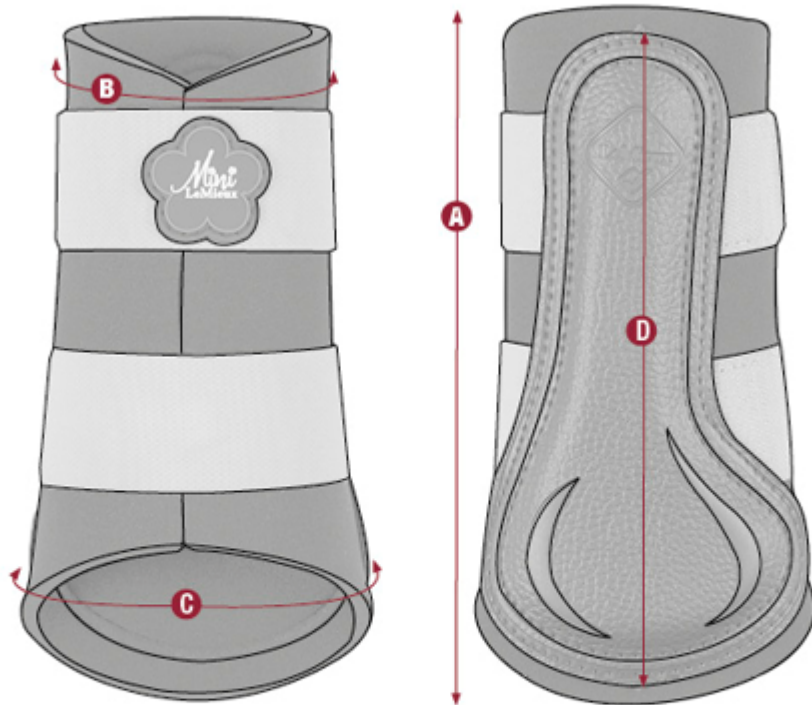

Fly Hood

Size Chart

	A	B
Medium	33.5cm	26.5cm
Large	37cm	30cm
X-Large	39cm	31.5cm

Ultra Mesh Fly Hood

Size Chart

	A	B
Medium	37cm	32cm
Large	40cm	35cm

Fleece Head Collar

Size Chart

	A	B	C
Pony	15cm	46cm	60cm
Cob	17cm	50cm	67cm
Full	18cm	55cm	74cm

Capella Headcollars

Size Chart

	A	B	C
Pony	48cm	24cm	30cm
Cob	53cm	24cm	32cm
Full	55cm	27cm	34cm

Mini Brushing Boots

Size Chart

Size (cm)	A	B	C	D
Mini	20 cm	24 cm	26 cm	18 cm

Mini Fly Hood

Size Chart

Size (cm)	A	B
Mini	26 cm	25 cm

Mini Close Contact Square

Size Chart

A	51cm
B	56cm

Mini Headcollar

Size Chart

	Mini
A	30 cm
B	45 cm
C	20 cm

Size of Horse	Size Front	Size Hind
Pony	Small (Two Strap)	Small (Two Strap)
Cob	Medium (Two Strap)	Medium (Two Strap)
Horse	Large (Three Strap)	Large (Three Strap)
Warmblood	Large (Three Strap)	Large/XL (Three Strap)