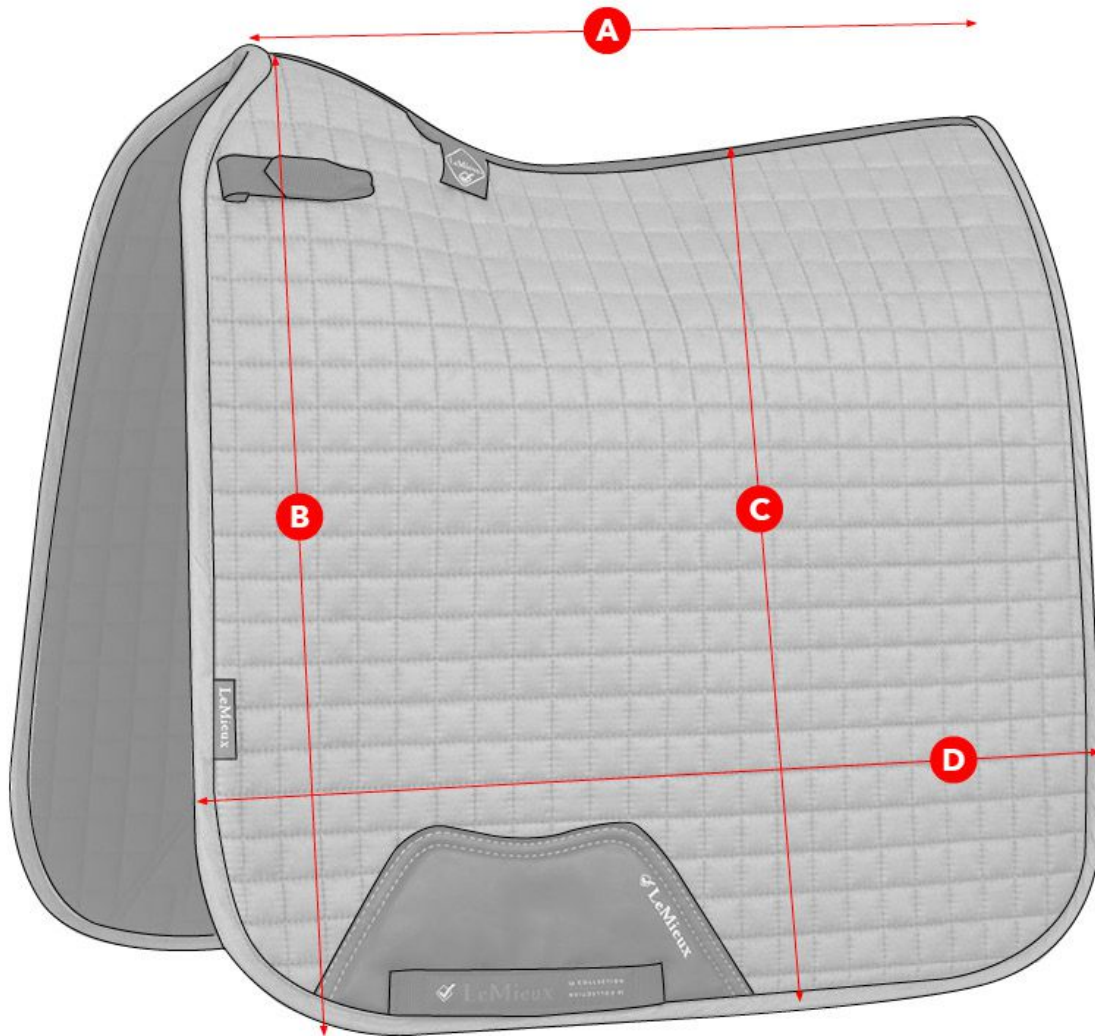

Size Guide - Horse Rugs

Horse Size	UK	USA	Europe	Body length	Measurement A	Measurement B
12.2 - 13hh	4'9"	57"	95cm	145cm	4'9"	95cm
13 - 13.2hh	5'0"	60"	100cm	152cm	5'0"	100cm
13.2 - 14hh	5'3"	63"	110cm	160cm	5'3"	110cm
14 - 14.2hh	5'6"	66"	120cm	168cm	5'6"	120cm
14.2 - 15hh	5'9"	69"	125cm	175cm	5'9"	125cm
15 - 15.2hh	6'0"	72"	135cm	183cm	6'0"	135cm
15.2 - 16hh	6'3"	75"	140cm	191cm	6'3"	140cm
16 - 16.2hh	6'6"	78"	145cm	198cm	6'6"	145cm
16.2 - 17hh	6'9"	81"	155cm	206cm	6'9"	155cm
17 - 17.2hh	7'0"	84"	165cm	213cm	7'0"	165cm
17.2 - 18hh	7'3"	87"	170cm	221cm	7'3"	170cm

SIZE	A	B	C	D
S/M 13hh-15hh (up to 17" saddles)	47cm	63cm	54cm	48cm
LARGE 15hh-17hh	52cm	63cm	58cm	52cm

Please note that all sizes are approximate and given in cm.

SIZE	A	B	C	D
S/M 13hh-15hh (up to 17" saddles)	49cm	57cm	53cm	57cm
LARGE 15hh-17hh	55cm	58cm	54cm	63cm

Please note that all sizes are approximate and given in cm.

Arctic Boots

Size Chart

	A	B
One Size	45cm	43cm

	A	B
Small	23cm	28.5cm
Medium	26.5cm	29.5cm
Large	29cm	31cm
X-Large	32cm	32.5cm

	A	B	C
One Size	31cm	28cm	36cm

Size	A	B
Pony	8.5cm	280cm
Full	11cm	380cm

Please note all sizes are approximate and given in CM.