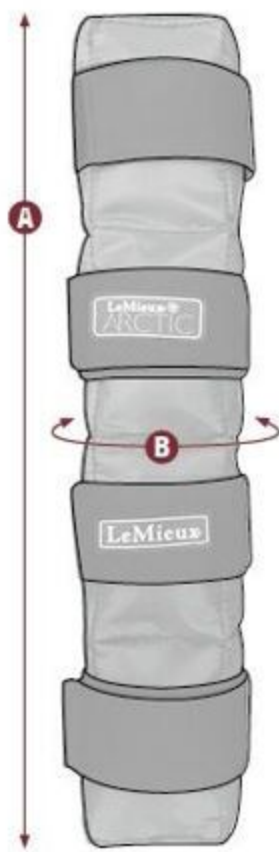

Size Guide - Horse Rugs

Horse Size	UK	USA	Europe	Body length	Measurement A	Measurement B
12.2 - 13hh	4'9"	57"	95cm	145cm	4'9"	95cm
13 - 13.2hh	5'0"	60"	100cm	152cm	5'0"	100cm
13.2 - 14hh	5'3"	63"	110cm	160cm	5'3"	110cm
14 - 14.2hh	5'6"	66"	120cm	168cm	5'6"	120cm
14.2 - 15hh	5'9"	69"	125cm	175cm	5'9"	125cm
15 - 15.2hh	6'0"	72"	135cm	183cm	6'0"	135cm
15.2 - 16hh	6'3"	75"	140cm	191cm	6'3"	140cm
16 - 16.2hh	6'6"	78"	145cm	198cm	6'6"	145cm
16.2 - 17hh	6'9"	81"	155cm	206cm	6'9"	155cm
17 - 17.2hh	7'0"	84"	165cm	213cm	7'0"	165cm
17.2 - 18hh	7'3"	87"	170cm	221cm	7'3"	170cm

SIZE	A	B	C	D
S/M 13hh-15hh (up to 17" saddles)	47cm	63cm	54cm	48cm
LARGE 15hh-17hh	52cm	63cm	58cm	52cm

Please note that all sizes are approximate and given in cm.

SIZE	A	B	C	D
S/M 13hh-15hh (up to 17" saddles)	49cm	57cm	53cm	57cm
LARGE 15hh-17hh	55cm	58cm	54cm	63cm

Please note that all sizes are approximate and given in cm.

Arctic Boots

Size Chart

	A	B
One Size	45cm	43cm

	A	B
Small	23cm	28.5cm
Medium	26.5cm	29.5cm
Large	29cm	31cm
X-Large	32cm	32.5cm

	A	B	C
One Size	31cm	28cm	36cm

	A	B	C
X-Small	60cm	51cm	47cm
Small	63cm	55cm	50cm
Medium	67cm	60cm	54cm
Large	71cm	65cm	58cm
X-Large	76cm	70cm	61cm
XX-Large	80cm	74cm	64cm

	A	B	C
X-Small	47cm	51cm	47cm
Small	49cm	55cm	50cm
Medium	51cm	60cm	54cm
Large	53cm	65cm	58cm
X-Large	56cm	70cm	61cm
XX-Large	58cm	74cm	64cm