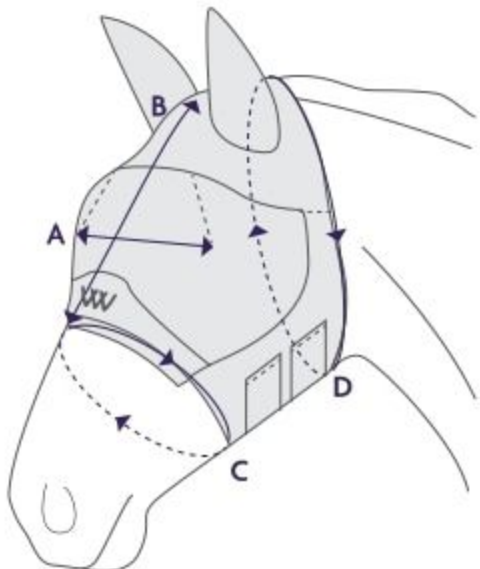

Woof Wear Fly Veil

CM	Small	Medium	Large
A	15	15.5	17.5
B	7	8	9
C	36	39	42

CM	A	B	C	D
XXS	26	24	45-56	55-66
XS	27	28	46-58	60-72
S	28	31	46-60	72-86
M	29	34	55-69	74-88
L	32	36	63-77	79-93
XL	34	41	80-92	89-99

CM	A	B	C	D
XXS	26	22.5	45-56	55-66
XS	27	24	46-58	60-72
S	28	29	46-60	72-86
M	29	31	55-69	74-88
L	32	32	63-77	79-93
XL	34	35	80-92	89-99

CM	XS	S	M	L
A	13-15	20-22	21-23	25-27
B	17.5	23	26.5	29
Suitable for Fly Mask	XXS	XS	S	M
	XS	S	M	L
	S	M	L	XL

Woof Wear Half Pad Size Guide

Woof Wear Sheepskin Half Pad

Medium - Suitable for saddles up to & including 17"
Spine length (sheepskin not included) 460mm

Large - Suitable for saddles over 17"
Spine length (sheepskin not included) 490mm