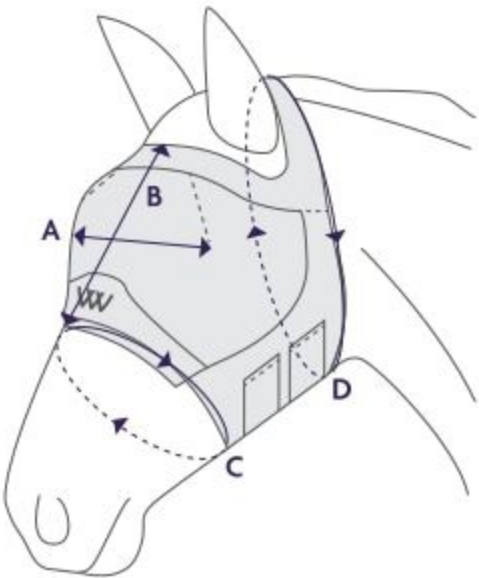

Woof Wear Fly Veil

CM	Small	Medium	Large
A	15	15.5	17.5
B	7	8	9
C	36	39	42

CM	A	B	C	D
XXS	26	24	45-56	55-66
XS	27	28	46-58	60-72
S	28	31	46-60	72-86
M	29	34	55-69	74-88
L	32	36	63-77	79-93
XL	34	41	80-92	89-99

CM	A	B	C	D
XXS	26	22.5	45-56	55-66
XS	27	24	46-58	60-72
S	28	29	46-60	72-86
M	29	31	55-69	74-88
L	32	32	63-77	79-93
XL	34	35	80-92	89-99

CM	XS	S	M	L
A	13-15	20-22	21-23	25-27
B	17.5	23	26.5	29
Suitable for Fly Mask	XXS	XS	S	M
	XS	S	M	L
	S	M	L	XL

Woof Wear Half Pad Size Guide

Woof Wear Sheepskin Half Pad

Medium - Suitable for saddles up to & including 17"
Spine length (sheepskin not included) 460mm

Large - Suitable for saddles over 17"
Spine length (sheepskin not included) 490mm