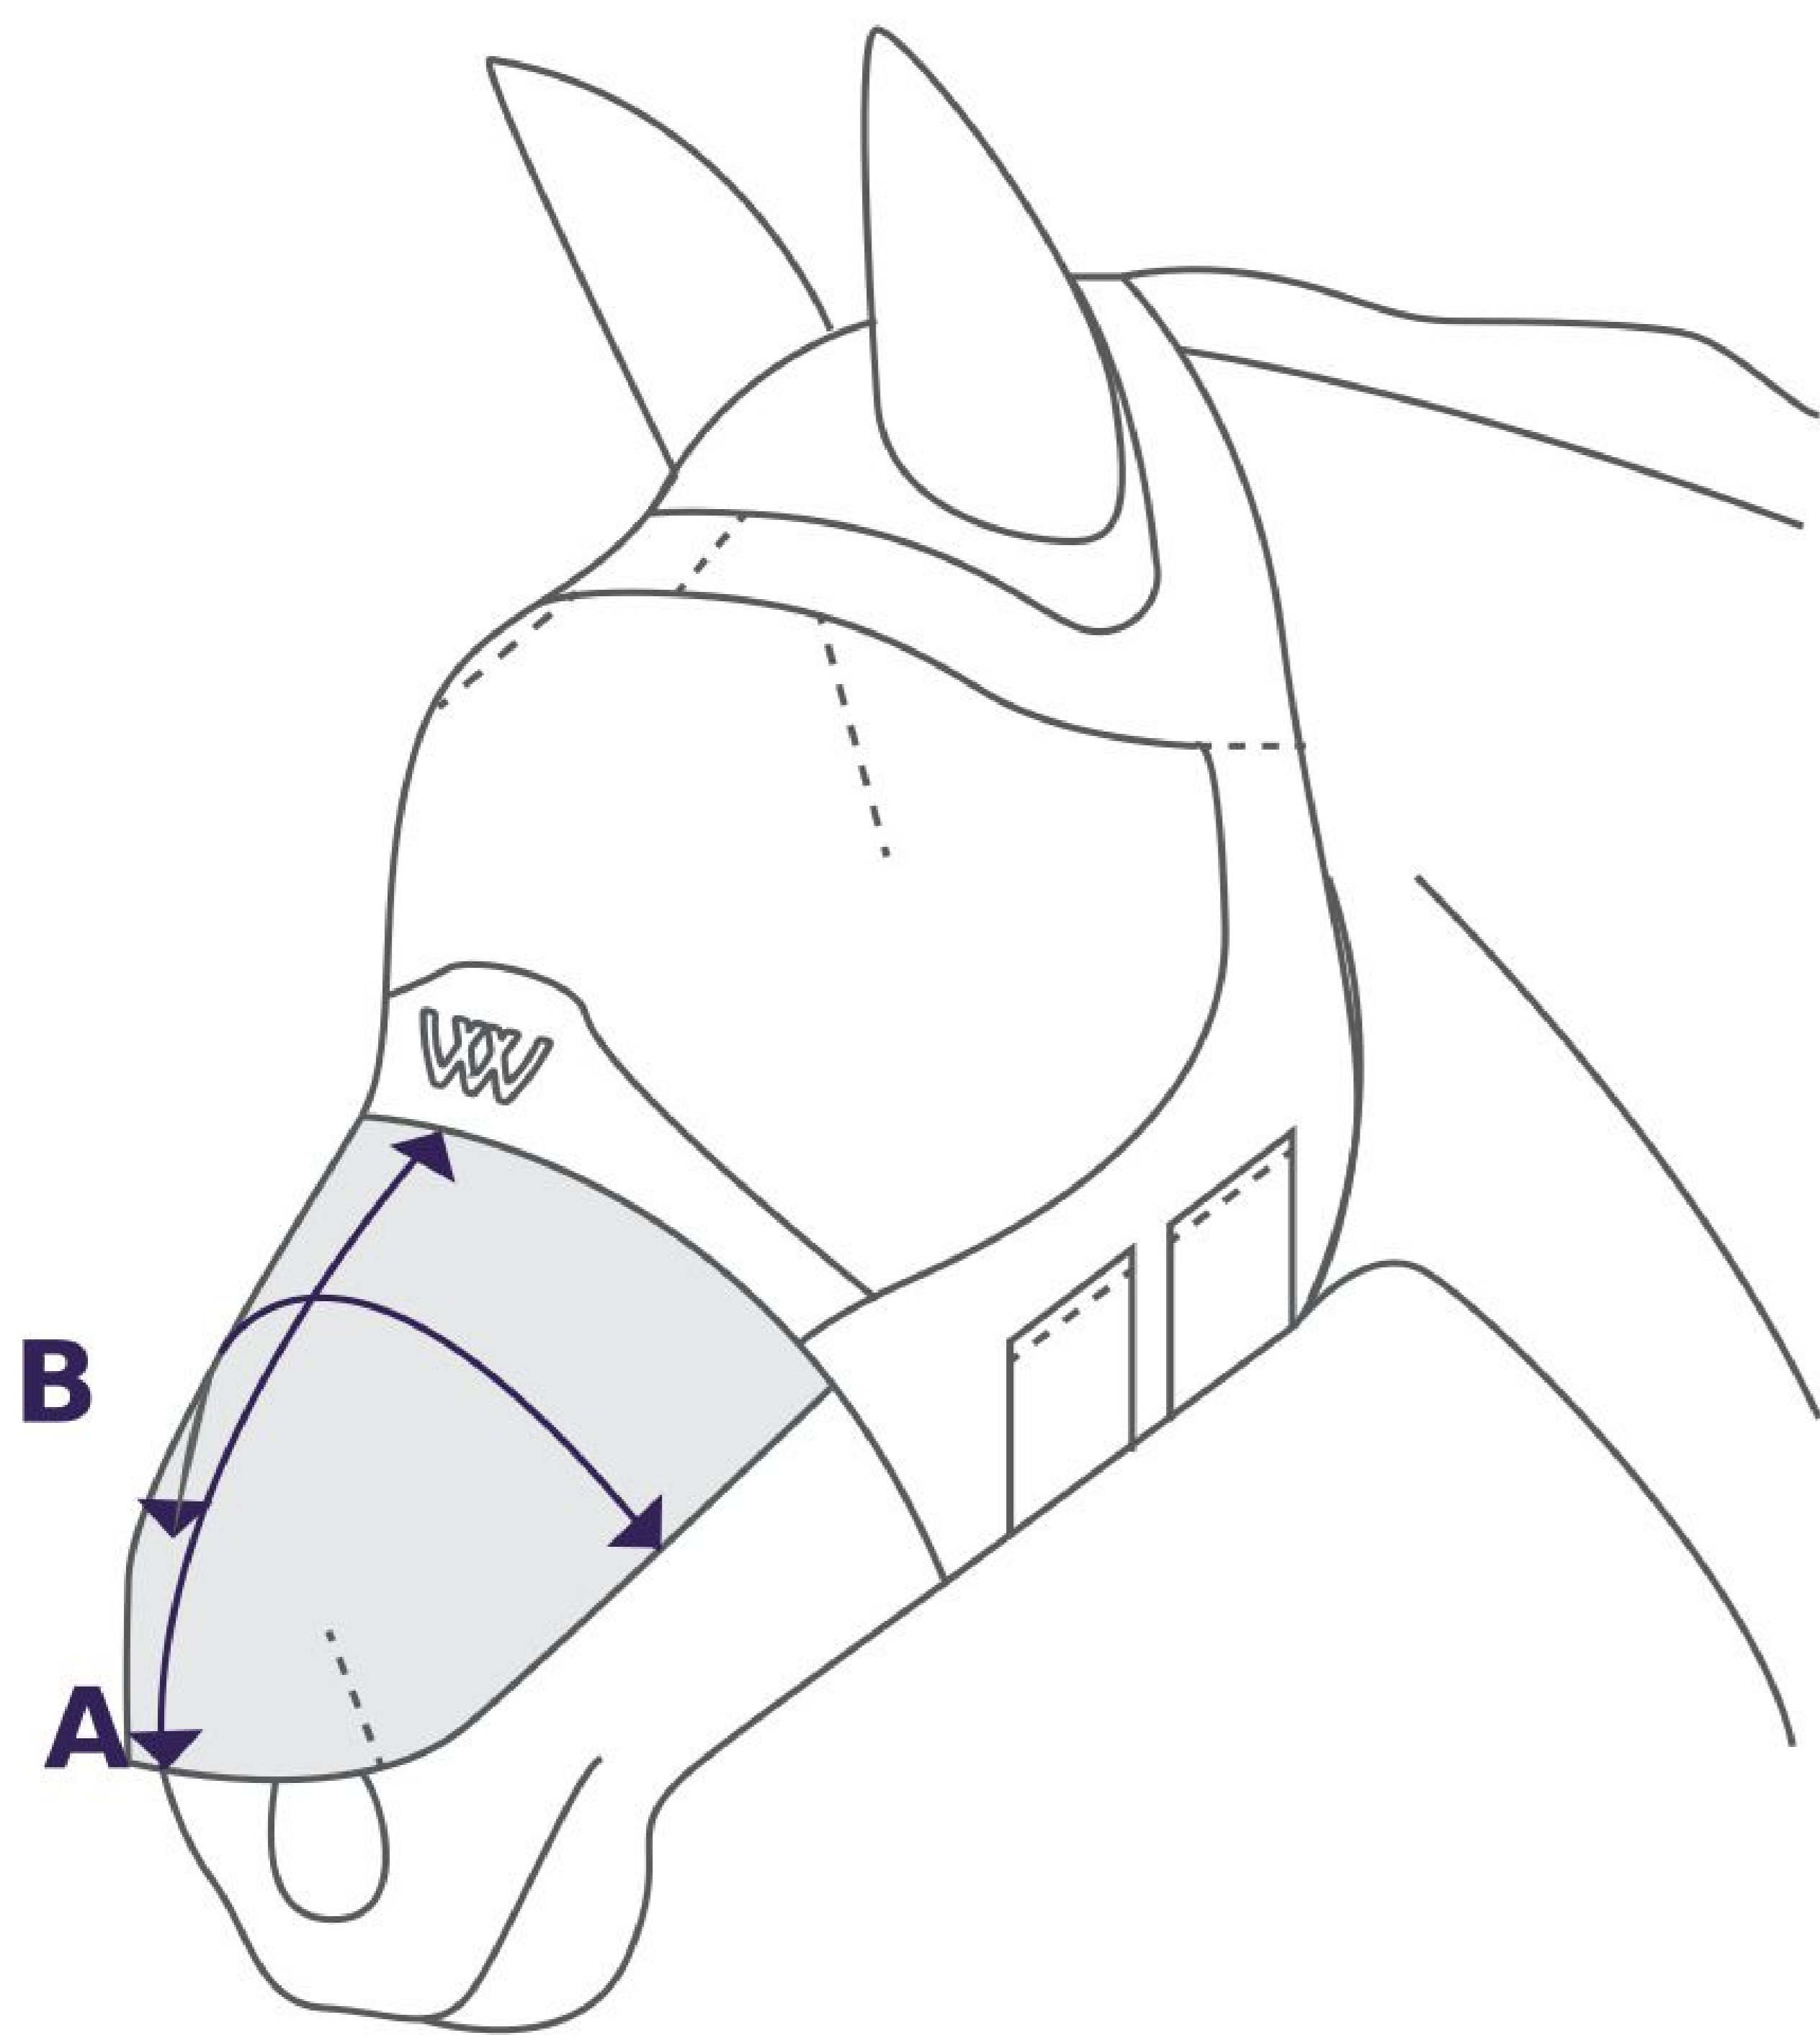

Woof Wear Fly Veil

CM	Small	Medium	Large
A	15	15.5	17.5
B	7	8	9
C	36	39	42

CM	A	B	C	D
XXS	26	24	45-56	55-66
XS	27	28	46-58	60-72
S	28	31	46-60	72-86
M	29	34	55-69	74-88
L	32	36	63-77	79-93
XL	34	41	80-92	89-99

CM	A	B	C	D
XXS	26	22.5	45-56	55-66
XS	27	24	46-58	60-72
S	28	29	46-60	72-86
M	29	31	55-69	74-88
L	32	32	63-77	79-93
XL	34	35	80-92	89-99

CM	XS	S	M	L
A	13-15	20-22	21-23	25-27
B	17.5	23	26.5	29
Suitable for Fly Mask	XXS	XS	S	M
	XS	S	M	L
	S	M	L	XL

Woof Wear Half Pad Size Guide

Woof Wear Sheepskin Half Pad

Medium - Suitable for saddles up to & including 17"
Spine length (sheepskin not included) 460mm

Large - Suitable for saddles over 17"
Spine length (sheepskin not included) 490mm