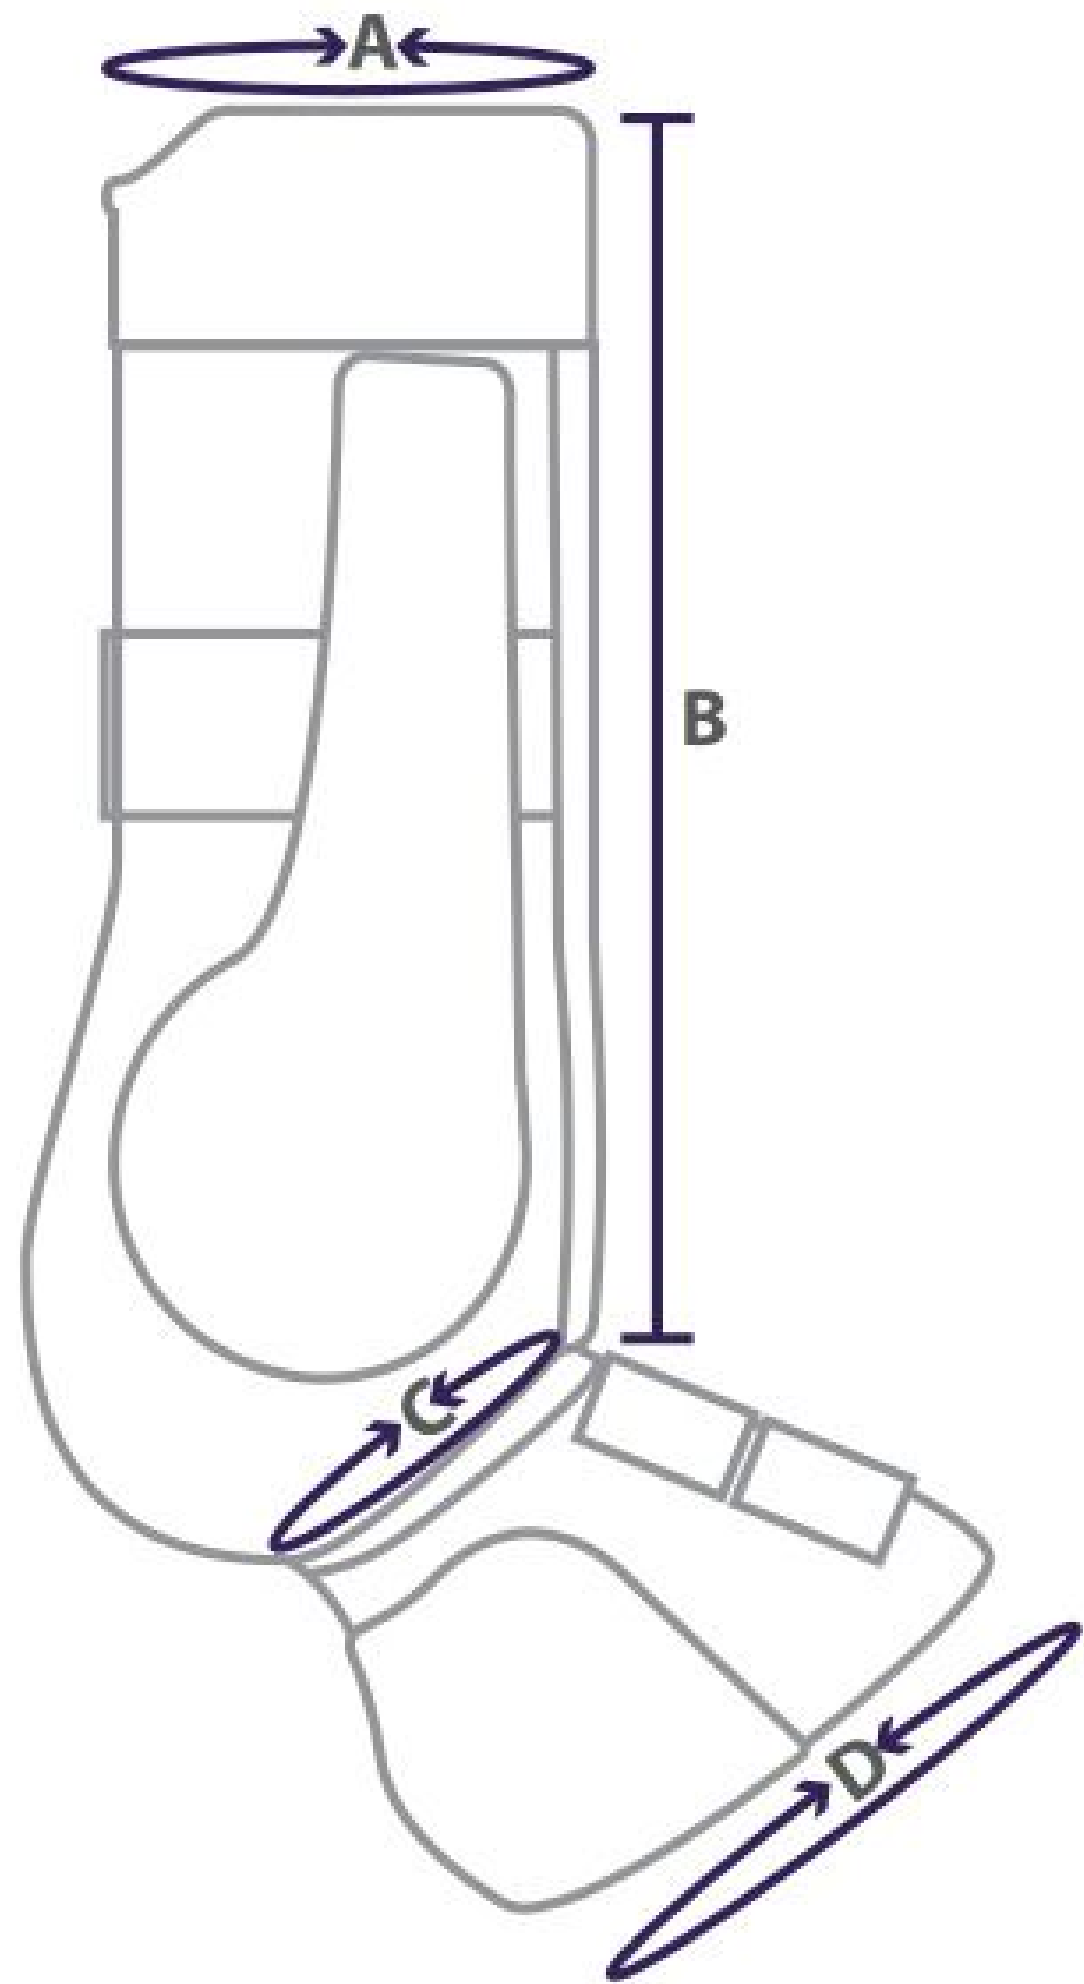

Boot Size	Height in hands	Height in cm	Type
XS	10.0-13.1	102-135	Small Pony
S	13.2-14.1	136-145	Pony
M	14.2-15.1	146-155	Small Horse
L	15.2-16.2	156-168	Full
XL	16.2+	168+	Extra Full

Front Pro Event Boot

Size	Cannon Circumference
S	17-19.5cm
M	19-21.5cm
MXW	23-24.5cm
L	21-23.5cm

Hind Pro Event Boot

Size	Cannon Circumference
S	20-22.5cm
M	22-24.5cm
MXW	25-27.5cm
L	24-26.5cm

Woof Wear Pro Tendon and Fetlock Size Guide

	Height of Horse		Front	Hind
Large Pony / Small Horse	14.2 - 15.2HH	137 - 158 cm	S/M	S/M
Full / Extra Full	15.3 - 17.2HH	159 - 178 cm	L/XL	L/XL

Dimensions in MM	A	B	C	D
S	225	210	235	365
M	235	220	240	380
MXW	260	220	280	420
L	255	240	245	395
LXW	285	240	285	430
XL	270	250	250	430