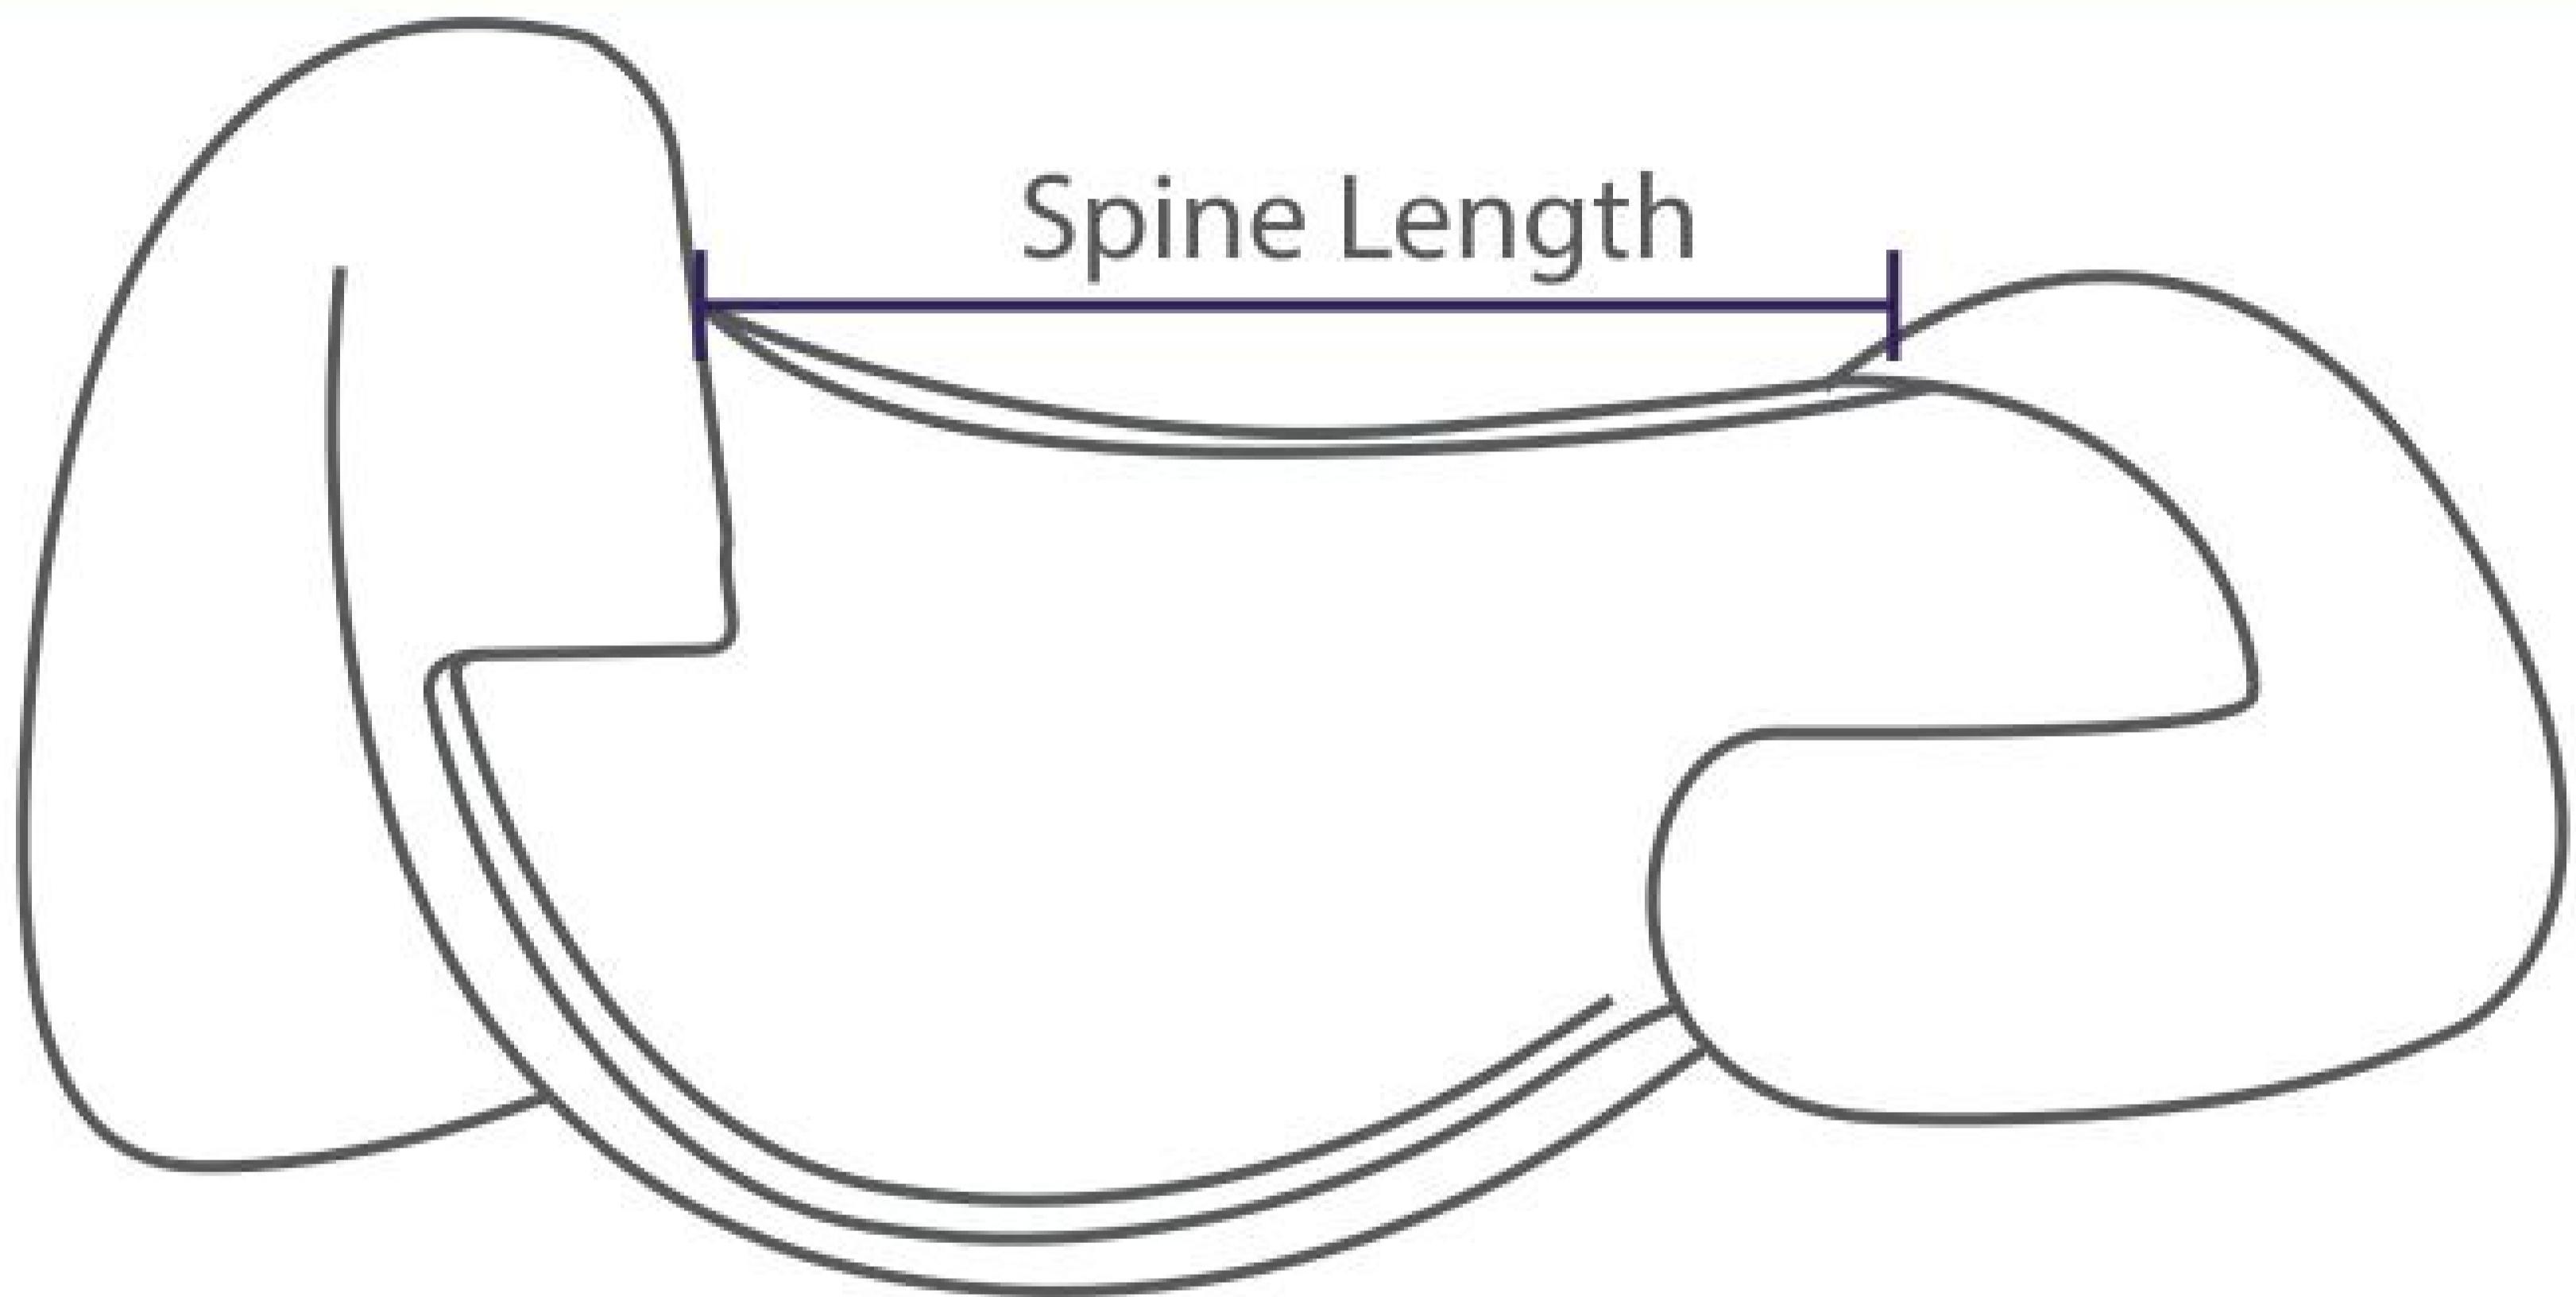

Woof Wear Fly Veil

CM	Small	Medium	Large
A	15	15.5	17.5
B	7	8	9
C	36	39	42

CM	A	B	C	D
XXS	26	24	45-56	55-66
XS	27	28	46-58	60-72
S	28	31	46-60	72-86
M	29	34	55-69	74-88
L	32	36	63-77	79-93
XL	34	41	80-92	89-99

Woof Wear Half Pad Size Guide

Woof Wear Sheepskin Half Pad

Medium - Suitable for saddles up to & including 17"
Spine length (sheepskin not included) 460mm

Large - Suitable for saddles over 17"
Spine length (sheepskin not included) 490mm