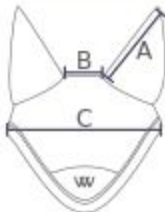

Woof Wear Fly Veil

CM	Small	Medium	Large
A	15	15.5	17.5
B	7	8	9
C	36	39	42

CM	A	B	C	D
XXS	26	24	45-56	55-66
XS	27	28	46-58	60-72
S	28	31	46-60	72-86
M	29	34	55-69	74-88
L	32	36	63-77	79-93
XL	34	41	80-92	89-99

CM	A	B	C	D
XXS	26	22.5	45-56	55-66
XS	27	24	46-58	60-72
S	28	29	46-60	72-86
M	29	31	55-69	74-88
L	32	32	63-77	79-93
XL	34	35	80-92	89-99

CM	XS	S	M	L
A	13-15	20-22	21-23	25-27
B	17.5	23	26.5	29
Suitable for Fly Mask	XXS	XS	S	M
	XS	S	M	L
	S	M	L	XL

Woof Wear Half Pad Size Guide

Woof Wear Sheepskin Half Pad

Medium - Suitable for saddles up to & including 17"
Spine length (sheepskin not included) 460mm

Large - Suitable for saddles over 17"
Spine length (sheepskin not included) 490mm

	Height of Horse		Front	Hind
Large Pony / Small Horse	14.2 - 15.2HH	137 - 158 cm	S/M	S/M
Full / Extra Full	15.3 - 17.2HH	159 - 178 cm	L/XL	L/XL

Dimensions in MM	A	B	C	D
S	225	210	235	365
M	235	220	240	380
MXW	260	220	280	420
L	255	240	245	395
LXW	285	240	285	430
XL	270	250	250	430